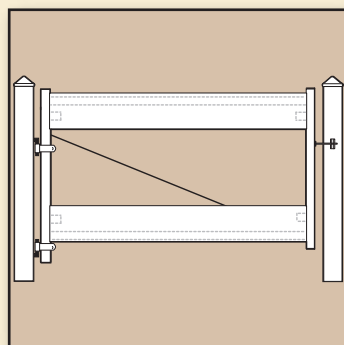

049903
Universal Drop Rod Kit

049904
Adjusts to Fit 36-60" Gate Openings

049905
Adjusts to Fit 60-96" Gate Openings

049901
Adjusts to Fit 36-60" Gate Openings

049902
Adjusts to Fit 60-96" Gate Openings

- Perfect for Fences 4' and 5'
- 45" Overall Height

- 2 Horizontal Rails
- Single or Double Drive Use

- Perfect for Fences 6' and Taller
- 60" Overall Height

- 3 Horizontal Rails
- Single or Double Drive Use

457844
PVC Gate Universal Drop Rod Kit

457784
2 - Rail PVC Gate