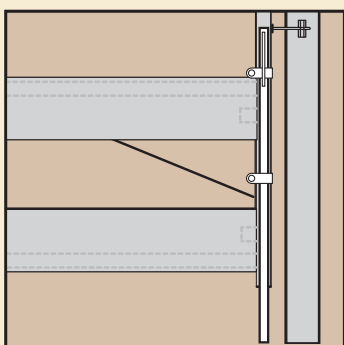

049903
Universal Drop Rod Kit

049904
Adjusts to Fit 36-60" Gate Openings

049905
Adjusts to Fit 60-96" Gate Openings

049901
Adjusts to Fit 36-60" Gate Openings

049902
Adjusts to Fit 60-96" Gate Openings

- Perfect for Fences 4' and 5'
- 45" Overall Height

- 2 Horizontal Rails
- Single or Double Drive Use

- Perfect for Fences 6' and Taller
- 60" Overall Height

- 3 Horizontal Rails
- Single or Double Drive Use

457844
PVC Gate Universal Drop Rod Kit

457784
2 - Rail PVC Gate