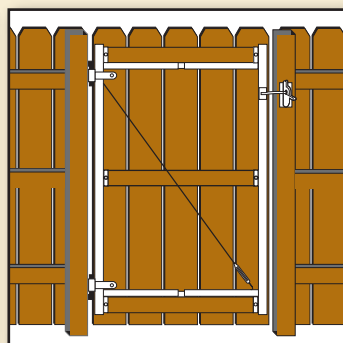

With a variety of wood and PVC horse fence styles to choose from, Master Halco® and Adjust-A-Gate™ have partnered to make the gate installation process easy for you. See below for an array of sizes that will fit your fence and finish off a job well done.

049903
Universal Drop Rod Kit

049904
Adjusts to Fit 36-60" Gate Openings

049905
Adjusts to Fit 60-96" Gate Openings

049901
Adjusts to Fit 36-60" Gate Openings

049902
Adjusts to Fit 60-96" Gate Openings

- Perfect for Fences 4' and 5'
- 45" Overall Height