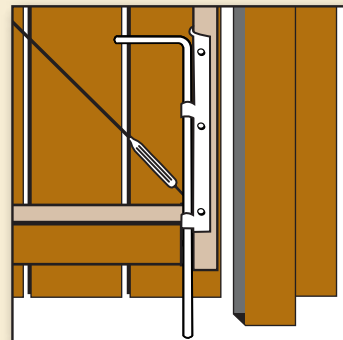

**MASTER
HALCO®**

**IN STOCK
STYLES**

Master Halco® takes pride in supplying a gate that is maintenance free and built to last a lifetime. Rest assured that with Adjust-A-Gate™, the quality of construction and ease of use will guarantee hassle-free installation every time. Adjust-A-Gate™ offers you the following benefits and more:

- Galvanized Steel Construction
- All Inclusive Hardware
- Adjustable to Fit All Openings
- Adjustable Truss Cable Included
- One-Year Warranty

Wood and PVC
Gate Solutions
Featuring

ADJUST-A-GATE™

Built to Last Against the Constant Abuse of Daily Usage

With a variety of wood and PVC horse fence styles to choose from, Master Halco® and Adjust-A-Gate™ have partnered to make the gate installation process easy for you. See below for an array of sizes that will fit your fence and finish off a job well done.