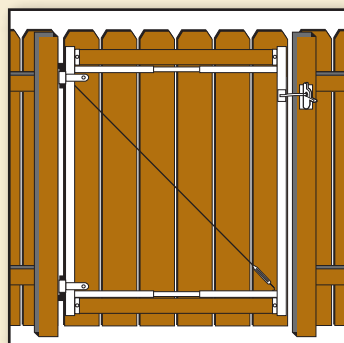

- Galvanized Steel Construction
- All Inclusive Hardware
- Adjustable to Fit All Openings
- Adjustable Truss Cable Included
- One-Year Warranty

Wood and PVC
Gate Solutions
Featuring

ADJUST-A-GATE™

Built to Last Against the Constant Abuse of Daily Usage

With a variety of wood and PVC horse fence styles to choose from, Master Halco® and Adjust-A-Gate™ have partnered to make the gate installation process easy for you. See below for an array of sizes that will fit your fence and finish off a job well done.

049903
Universal Drop Rod Kit

049904
Adjusts to Fit 36-60" Gate Openings

049905
Adjusts to Fit 60-96" Gate Openings

049901
Adjusts to Fit 36-60" Gate Openings

049902
Adjusts to Fit 60-96" Gate Openings

- Perfect for Fences 4' and 5'
- 45" Overall Height