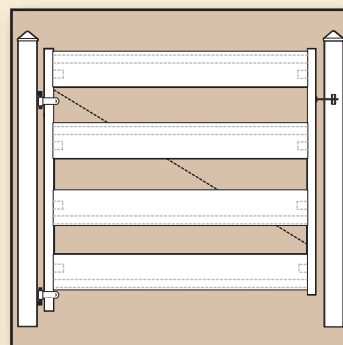

049903
Universal Drop Rod Kit

049904
Adjusts to Fit 36-60" Gate Openings

049905
Adjusts to Fit 60-96" Gate Openings

049901
Adjusts to Fit 36-60" Gate Openings

049902
Adjusts to Fit 60-96" Gate Openings

- Perfect for Fences 4' and 5'
- 45" Overall Height

- 2 Horizontal Rails
- Single or Double Drive Use

- Perfect for Fences 6' and Taller
- 60" Overall Height

- 3 Horizontal Rails
- Single or Double Drive Use

457844
PVC Gate Universal Drop Rod Kit

457784
2 - Rail PVC Gate

457794
3 - Rail PVC Gate

4578044
4 - Rail PVC Gate

- Rust Resistant
- Adjustable up to 72"
- Includes All Hardware
- 8' Extension Kits Available
- Roller Wheel Kits Available
- Single or Double Drive Use