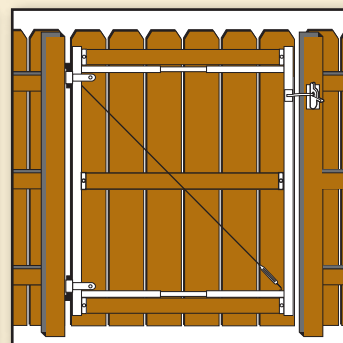

With a variety of wood and PVC horse fence styles to choose from, Master Halco® and Adjust-A-Gate™ have partnered to make the gate installation process easy for you. See below for an array of sizes that will fit your fence and finish off a job well done.

049903
Universal Drop Rod Kit

049904
Adjusts to Fit 36-60" Gate Openings

049905
Adjusts to Fit 60-96" Gate Openings

049901
Adjusts to Fit 36-60" Gate Openings

049902
Adjusts to Fit 60-96" Gate Openings

- Perfect for Fences 4' and 5'
- 45" Overall Height

- 2 Horizontal Rails
- Single or Double Drive Use

- Perfect for Fences 6' and Taller
- 60" Overall Height

- 3 Horizontal Rails
- Single or Double Drive Use

457844
PVC Gate Universal Drop Rod Kit

457784
2 - Rail PVC Gate