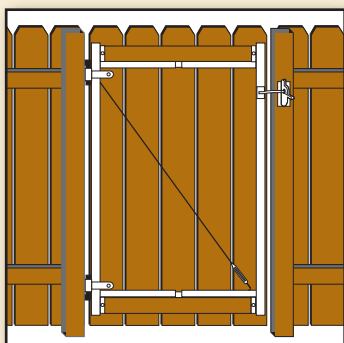

- Galvanized Steel Construction
- All Inclusive Hardware
- Adjustable to Fit All Openings
- Adjustable Truss Cable Included
- One-Year Warranty

Wood and PVC
Gate Solutions
Featuring

ADJUST-A-GATE™

Built to Last Against the Constant Abuse of Daily Usage

With a variety of wood and PVC horse fence styles to choose from, Master Halco® and Adjust-A-Gate™ have partnered to make the gate installation process easy for you. See below for an array of sizes that will fit your fence and finish off a job well done.

049903
Universal Drop Rod Kit

049904
Adjusts to Fit 36-60" Gate Openings

049905
Adjusts to Fit 60-96" Gate Openings

049901
Adjusts to Fit 36-60" Gate Openings

049902
Adjusts to Fit 60-96" Gate Openings

- Perfect for Fences 4' and 5'
- 45" Overall Height