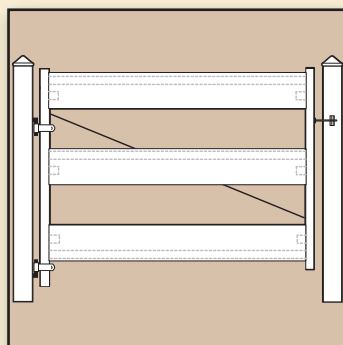

049903
Universal Drop Rod Kit

049904
Adjusts to Fit 36-60" Gate Openings

049905
Adjusts to Fit 60-96" Gate Openings

049901
Adjusts to Fit 36-60" Gate Openings

049902
Adjusts to Fit 60-96" Gate Openings

- Perfect for Fences 4' and 5'
- 45" Overall Height

- 2 Horizontal Rails
- Single or Double Drive Use

- Perfect for Fences 6' and Taller
- 60" Overall Height

- 3 Horizontal Rails
- Single or Double Drive Use

457844
PVC Gate Universal Drop Rod Kit

457784
2 - Rail PVC Gate

457794
3 - Rail PVC Gate

4578044
4 - Rail PVC Gate

- Rust Resistant
- Adjustable up to 72"
- Includes All Hardware
- 8' Extension Kits Available
- Roller Wheel Kits Available
- Single or Double Drive Use