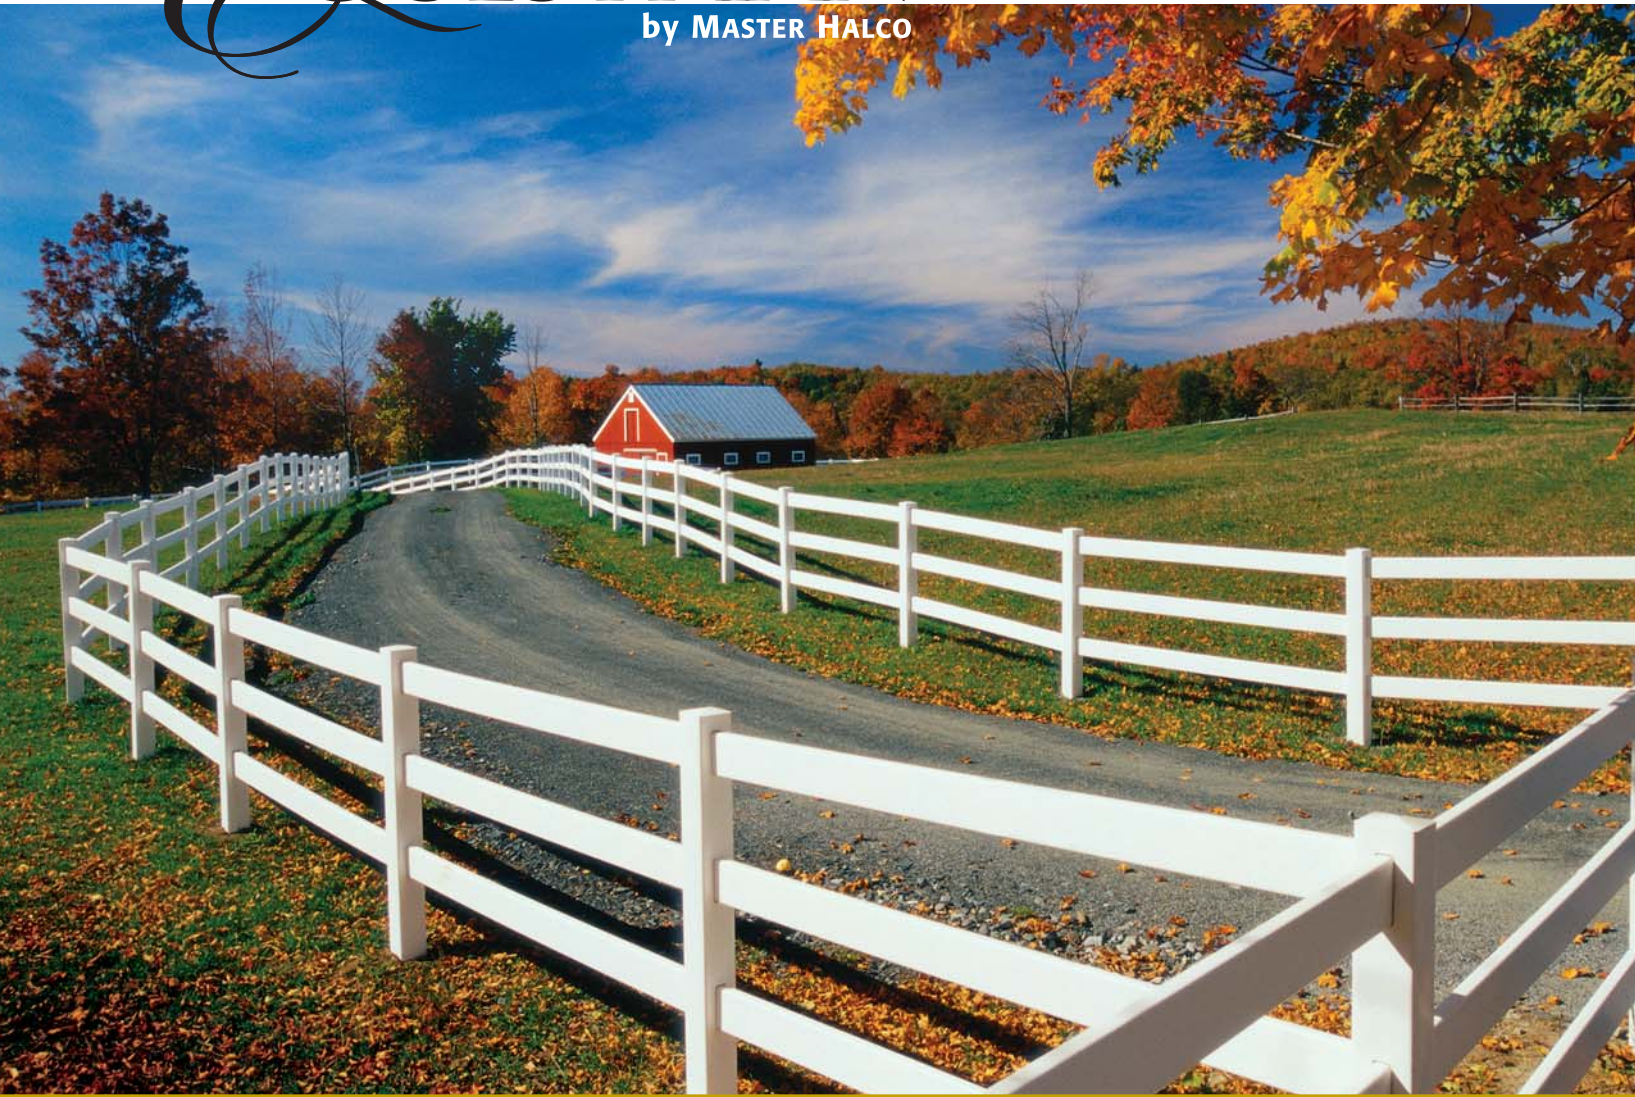

THE PERFORMANCE COLLECTION

EQUESTRIAN™
by MASTER HALCO